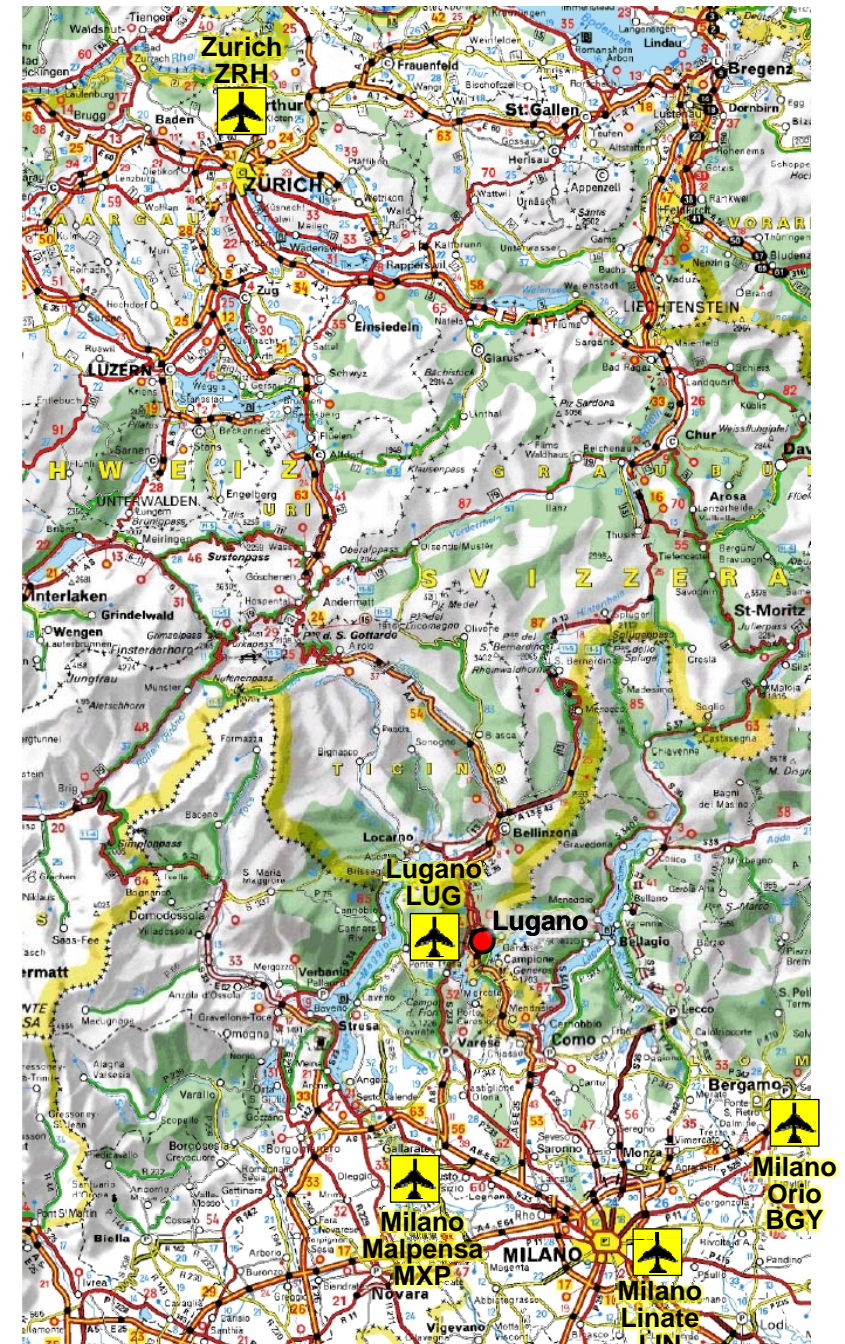

Traveling to/from Lugano by airplane

Milan Malpensa airport (MXP) is situated at 70 km from Lugano and connected with a scheduled shuttle service.

The airport of Zurich (ZRH) is at 200 km distance with rail connection.

The small regional Lugano Airport (LUG), at 6 km from the city centre, offers short-distance and connecting flights to international airports.

The airports of Milan Linate (LIN) and Milano Orio (BGY) are also at reachable distance, but not so well connected to Lugano.

Zurich international airport ZRH

<http://www.zurich-airport.com>

Rail connection between Zurich airport and Lugano:

<http://www.zurich-airport.com/desktopdefault.aspx/tabid-135>

Car rental at Zurich airport:

<http://www.zurich-airport.com/desktopdefault.aspx/tabid-141>

Milano Malpensa international airport MXP

<http://www.sea-aeroportimilano.it/en/malpensa>

Shuttle service between Milano Malpensa airport and Lugano:

<http://www.starstation.ch/pagina_prenotazioni.php?l=eng&>

Additional information on next page

Car rental at Milano Malpensa airport:

<http://www.sea-aeroportimilano.it/en/malpensa/index.phtml?mod=autonoleggi&to=servizi_sea>