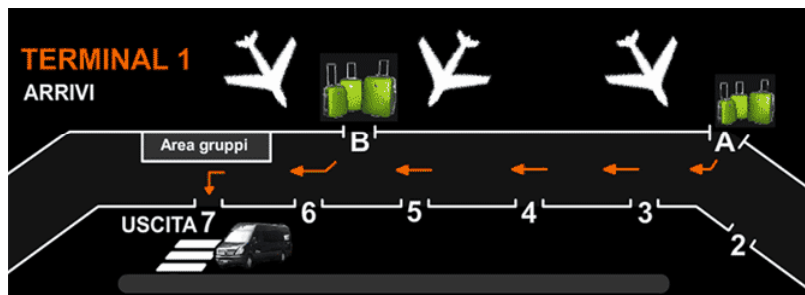

## Traveling to/from Lugano by airplane

Milan Malpensa airport (MXP) is situated at 70 km from Lugano and connected with a scheduled shuttle service.

The airport of Zurich (ZRH) is at 200 km distance with rail connection.

# Shuttle bus service between Milano Malpensa Airport MXP and Lugano

## Timetable:

Orari proposti da e per Malpensa (validi dal 3 aprile 2009 al 30 aprile 2010)															
LUGANO Massagno	04:30	06:00	07:00	08:00	09:00	10:00	11:00	12:00	13:00	14:00	15:00	16:00	17:00	18:00	21:45
PARADISO Hotel de la Paix	04:40	06:10	07:10	08:10	09:10	10:10	11:10	12:10	13:10	14:10	15:10	16:10	17:10	18:10	21:55
MENDRISIO Hotel Coronado	04:50	06:25	07:25	08:25	09:25	10:25	11:25	12:25	13:25	14:25	15:25	16:25	17:25	18:25	22:05
MALPENSA Terminal 2	05:30	07:15	08:15	09:15	10:15	11:15	12:15	13:15	14:15	15:15	16:15	17:15	18:15	19:15	22:45
MALPENSA Terminal 1	05:40	07:20	08:20	09:20	10:20	11:20	12:20	13:20	14:20	15:20	16:20	17:20	18:20	19:20	22:50
<b>Prenotazione obbligatoria - Reservation mandatory</b>															
MALPENSA Terminal 1	06:15	08:15	09:15	10:15	11:15	12:15	13:15	14:15	15:15	16:15	18:15	19:15	20:15	22:00	23:30
MALPENSA Terminal 2	06:25	08:25	09:25	10:25	11:25	12:25	13:25	14:25	15:25	16:25	18:25	19:25	20:25	22:10	23:40
MENDRISIO Hotel Coronado	07:00	09:00	10:00	11:00	12:00	13:00	14:00	15:00	16:00	17:00	19:00	20:00	21:00	22:45	00:15
PARADISO Hotel de la Paix	07:15	09:15	10:15	11:15	12:15	13:15	14:15	15:15	16:15	17:15	19:15	20:15	21:15	23:00	00:30
LUGANO Massagno	07:25	09:25	10:25	11:25	12:25	13:25	14:25	15:25	16:25	17:25	19:25	20:25	21:25	23:10	00:40

### Malpensa Terminal 1:

The bus stops at the group area at the arrivals, on the ground floor, in front of gate 7.