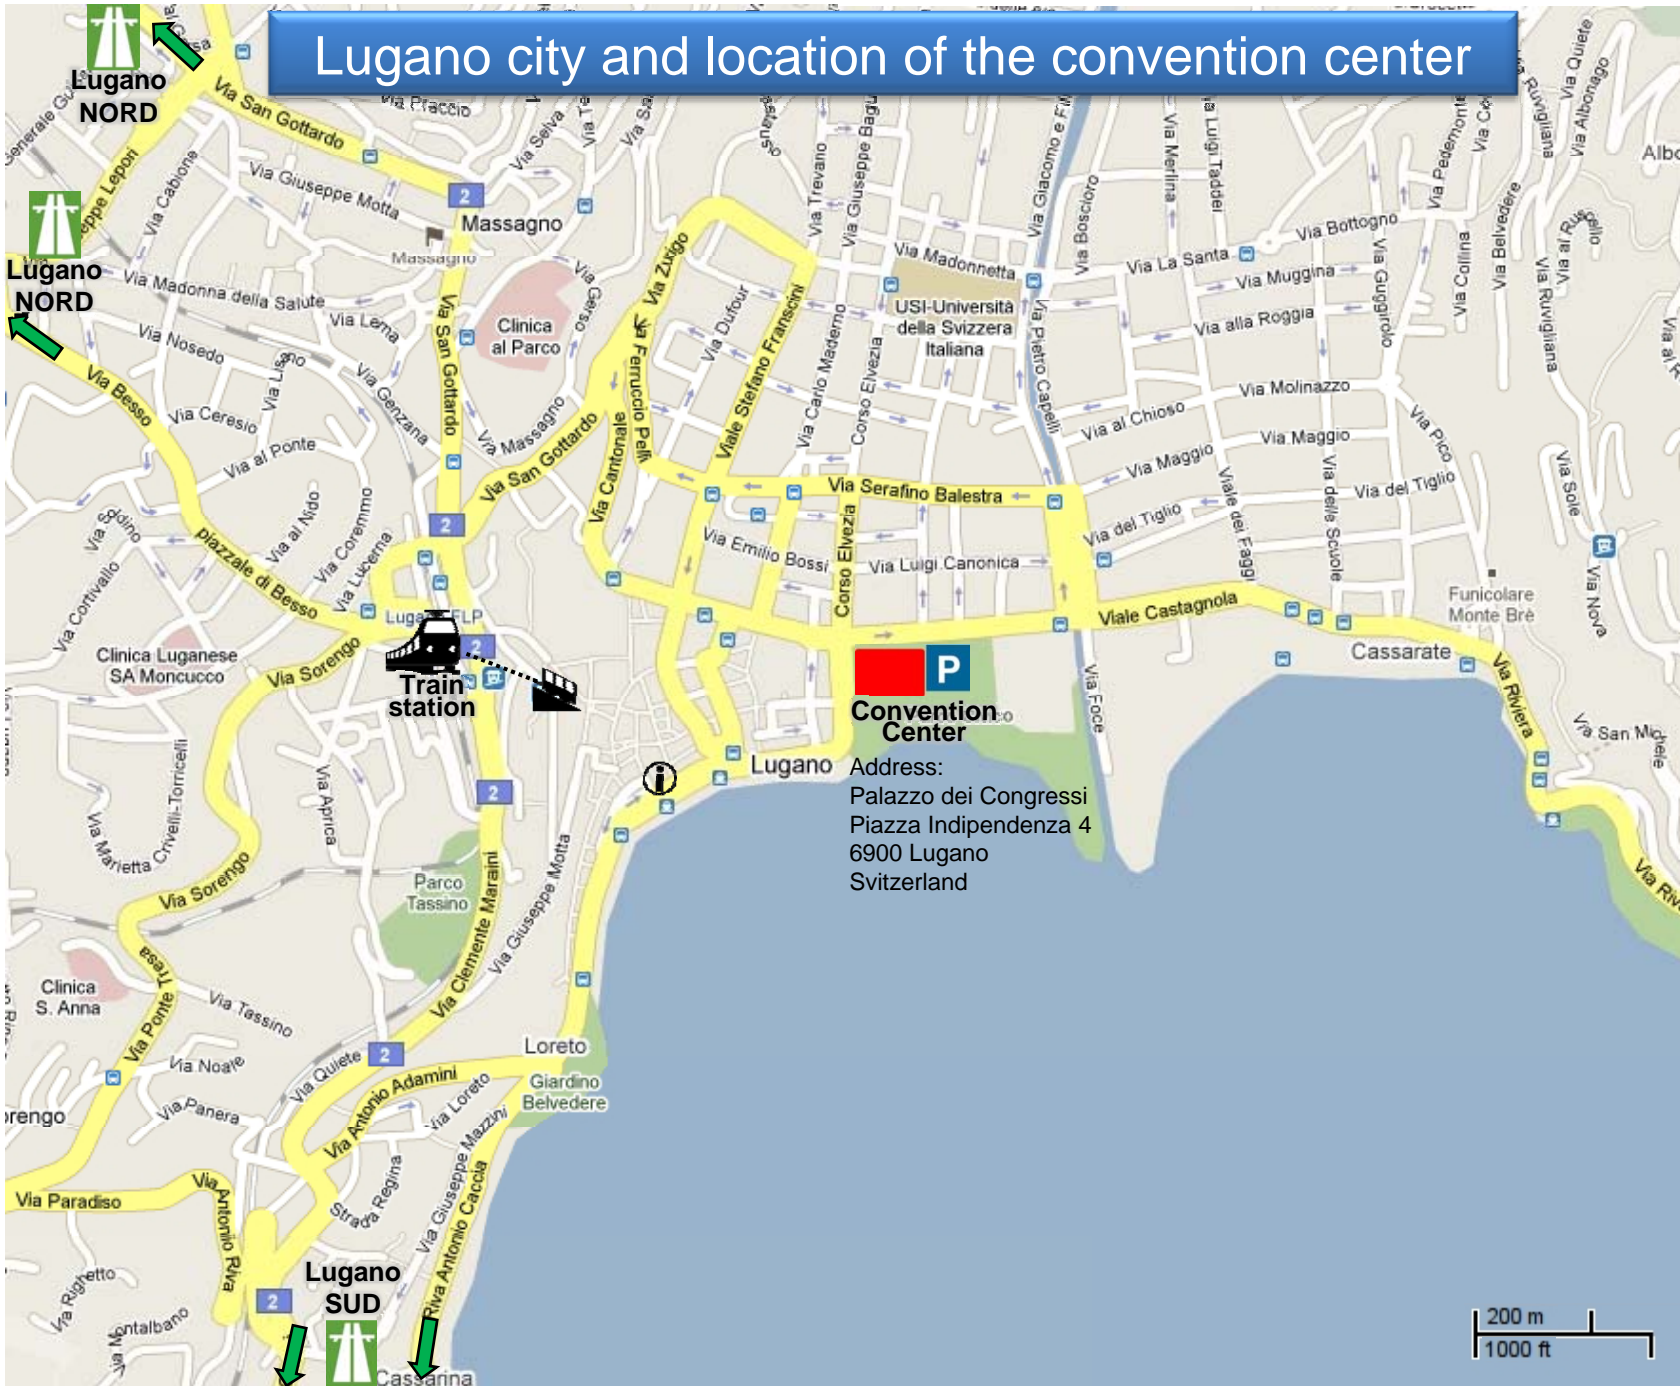

### Malpensa Terminal 1:

The bus stops at the group area at the arrivals, on the ground floor, in front of gate 7.

### Malpensa Terminal 2:

Take the exit close to the bar.  
The bus stops in front of the pharmacy.

### Bus station in Lugano:

200m north from the train station, at the end of the parking, in front of "UNIA".  
Address: Via San Gottardo 32

# Lugano city and location of the convention center

**Convention Center**  
Address:  
Palazzo dei Congressi  
Piazza Indipendenza 4  
6900 Lugano  
Switzerland