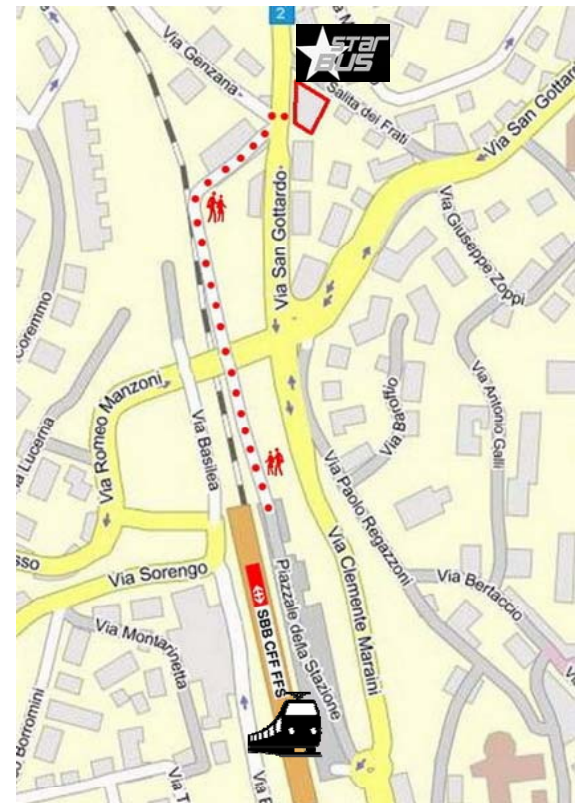

### Malpensa Terminal 1:

The bus stops at the group area at the arrivals, on the ground floor, in front of gate 7.

### Malpensa Terminal 2:

Take the exit close to the bar.  
The bus stops in front of the pharmacy.

### Bus station in Lugano:

200m north from the train station, at the end of the parking, in front of "UNIA".  
Address: Via San Gottardo 32