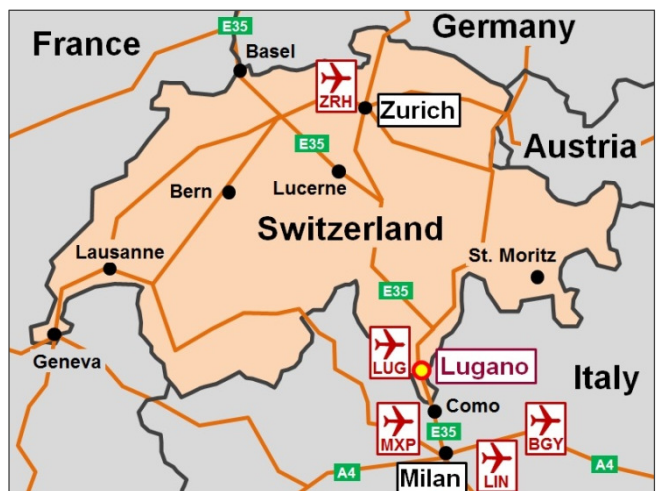

ACCESS & TRAVEL INFORMATION

3DBODY.TECH 2018 Conference & Expo - Lugano, Switzerland, 16-17 Oct. 2018

LUGANO, SWITZERLAND

Lugano is situated in Ticino, an alpine canton in a strategic geographic position, directly on the north-south international axis of the St. Gotthard route E35 (Milan-Lugano-Basel). Lugano is easy to reach by several means of public transportation and by means of private transport.

The main airport is Milan Malpensa international airport (MXP), it is situated 70km from Lugano and connected by rail and with bus shuttle services, it is ideal for short-to-long-distance connections and low-cost flights.

Zurich international airport (ZRH) is located 200km from Lugano with connections by rail. Additionally, the small regional Lugano Airport (LUG), just 6 km from the city center, offers connecting flights to Zurich airport.

Milan Linate (LIN) and Milan Orio (BGY) airports are also at reachable distances and connected by rail to Lugano (but not directly).

Lugano is within driving distance from a number of major destinations:

Como (I) 40km, Milano (I) 80km, Lucerne (CH) 170km, Zurich (CH) 200km, Basel (CH) 260km, Venice (I) 340km, Geneva (CH) 370km, Florence (I) 400km, Munich (D) 420km, Stuttgart (D) 430km, Frankfurt (D) 590km, Rome (I) 660km, Paris (F) 770km, Vienna (A) 830km.

AIRPORTS

Main airport: Milan Malpensa Airport (MXP)

70 km from Lugano and connected with rail and bus shuttle services

Airport webpage: www.milanomalpensa-airport.com/en

Car rentals: major international car rental companies available

Rail connection: Milan Malpensa Terminals 1&2 - Varese - Mendrisio - Lugano (1 hour 50 minutes), tlo.ch/en/

Shuttle services: Milan Malpensa Terminals 1&2 - Lugano (70-90 minutes, one-way 25CHF, round-trip 40CHF):

- LUGANO SERVICES: www.luganoservices.ch

- GIOSY TOURS: www.malpensaexpress.ch

- SPT JETBUS: www.jetbus.ch

Zurich International Airport (ZRH)

200 km from Lugano and connected with rail

Airport webpage: www.zurich-airport.com

Car rentals: major international car rental companies available

Rail connection Zurich airport - Lugano (2 hours 30 minutes travel, one-way 67CHF, round-trip 134CHF):

www.zurich-airport.com/passengers-and-visitors/access-and-parking/swiss-federal-railways

Other airports: Lugano (LUG), Milan Linate (LIN), Milano Orio (BGY)

Lugano Airport (LUG)

Small regional Lugano Airport (LUG), 6 km from the city center, with connecting flights to Zurich airport.

Milan Linate (LIN) and Milan Orio (BGY)

Both airports are also at reachable distance, connected to Lugano by rail (but not directly).