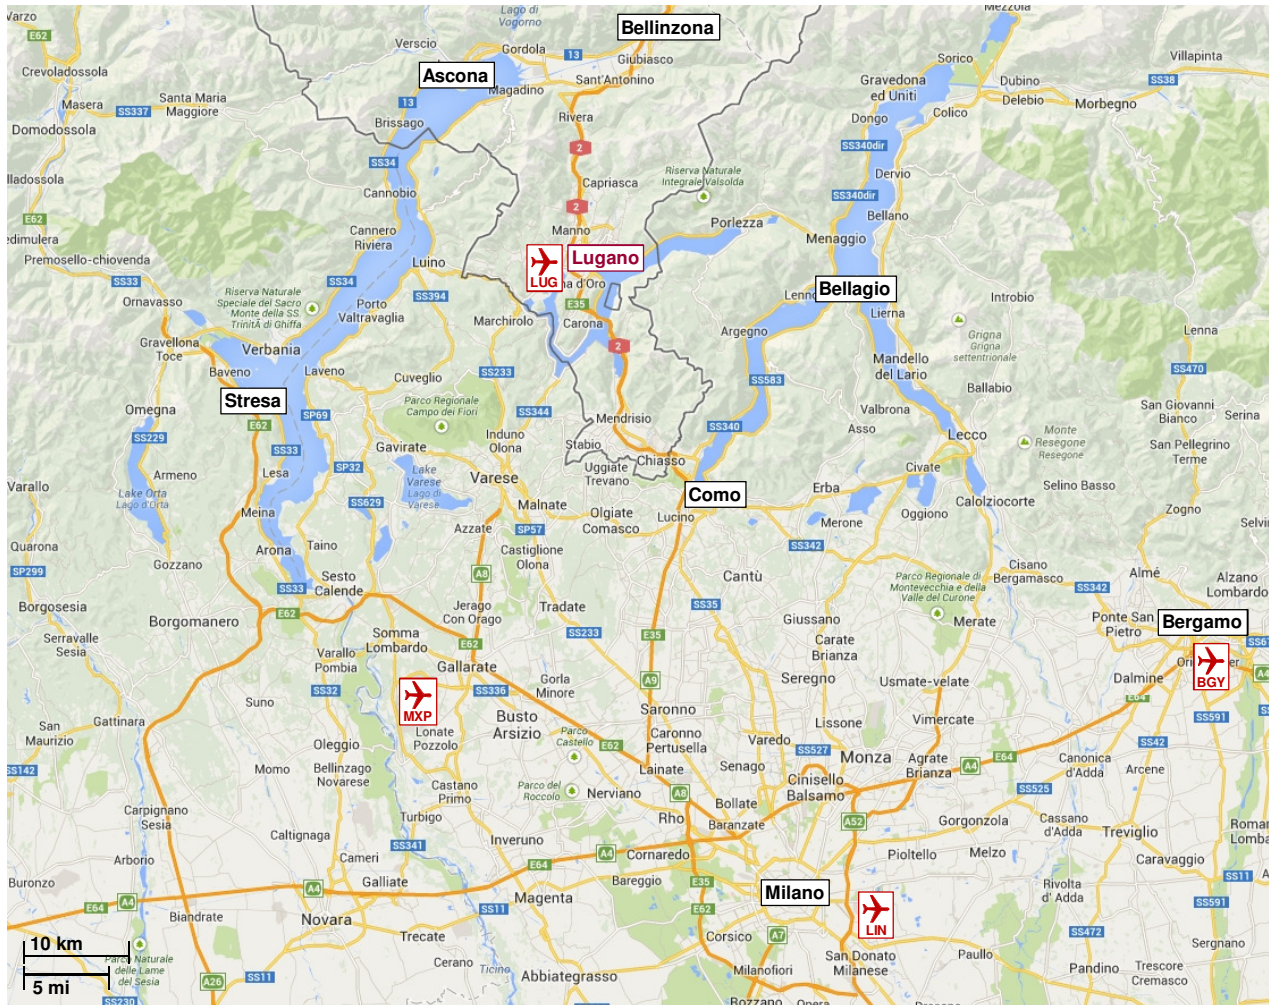

TRAVELING BY CAR OR TRAIN

Traveling by car: Lugano is situated in a strategic geographic position, directly on the north-south international axis of the St. Gotthard route E35 (Milan-Lugano-Basel).

Traveling by train: Swiss rail and public transportation network, www.sbb.ch/en