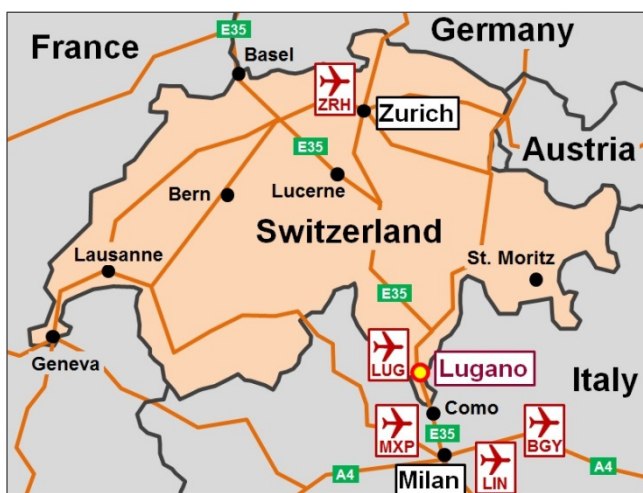

ACCESS & TRAVEL INFORMATION

7th Int. Conf. on 3D Body Scanning Technologies, Lugano, Switzerland, 30 Nov. - 1 Dec. 2016

LUGANO, SWITZERLAND

Lugano is situated in Ticino, an alpine canton in a strategic geographic position, directly on the north-south international axis of the St. Gotthard route E35 (Milan-Lugano-Basel). Lugano is easy to reach by several means of public transportation and by means of private transport.

Milan Malpensa international airport (MXP), situated 70km from Lugano and connected with shuttle services, is ideal for long-distance connections and low-cost European flights (e.g. EasyJet). Zurich international airport (ZRH) is located 200km from Lugano with connections by rail. Additionally, the small regional Lugano Airport (LUG), situated 6 km from the city center, offers short-distance flights to European cities and connecting flights to international airports.

Lugano is within driving distance from a number of major destinations:

Como (I) 40km, Milano (I) 80km, Lucerne (CH) 170km, Zurich (CH) 200km, Basel (CH) 260km, Venice (I) 340km, Geneva (CH) 370km, Florence (I) 400km, Munich (D) 420km, Stuttgart (D) 430km, Frankfurt (D) 590km, Rome (I) 660km, Paris (F) 770km, Vienna (A) 830km.

Traveling by car: Lugano is situated in a strategic geographic position, directly on the north-south international axis of the St. Gotthard route E35 (Milan-Lugano-Basel).

Traveling by train: Swiss rail and public transportation network, www.sbb.ch/en