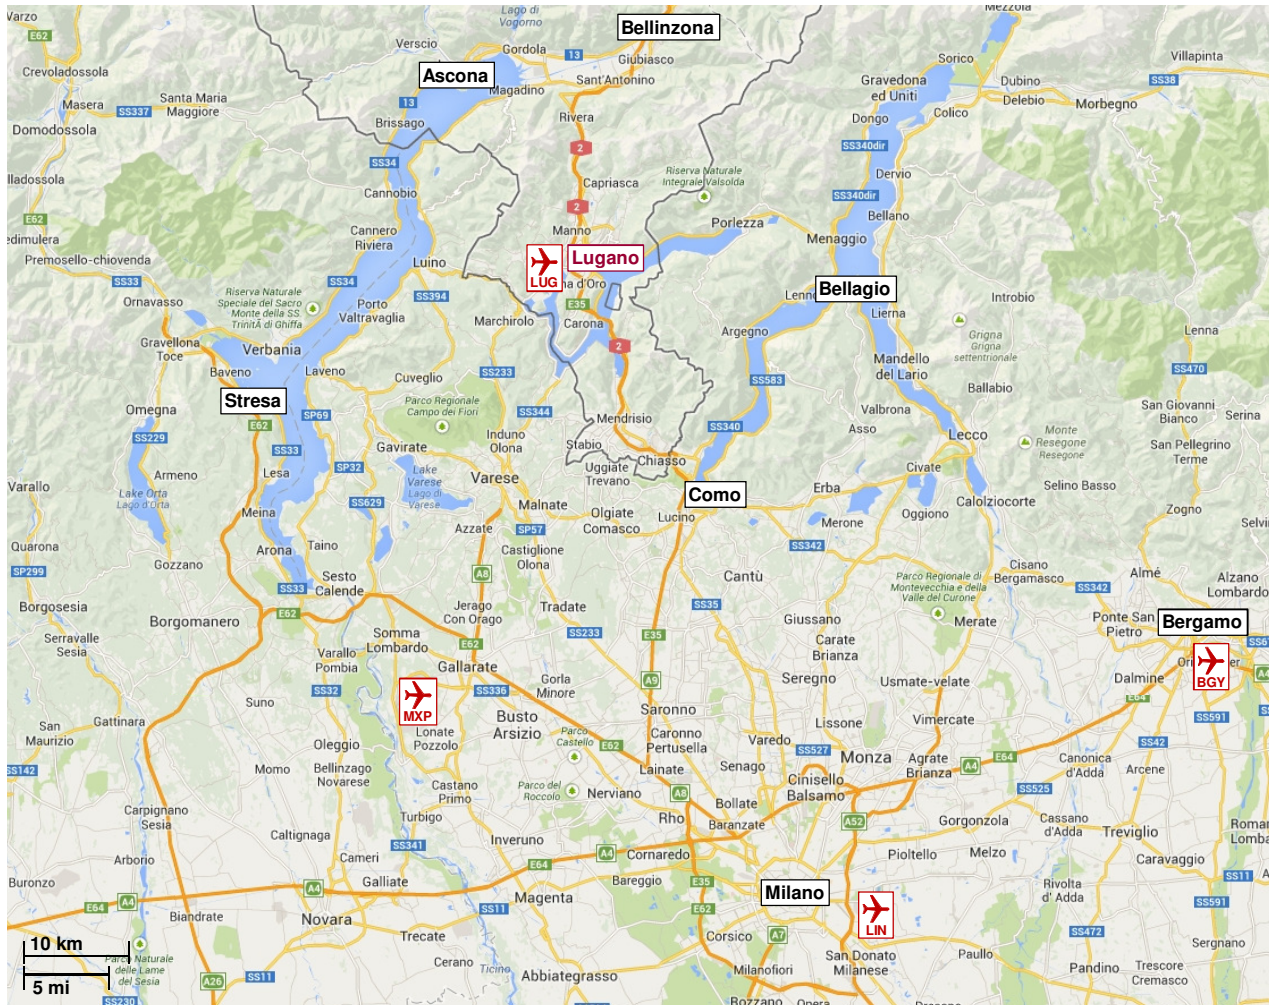

Lugano is within driving distance from a number of major destinations:

Como (I) 40km, Milano (I) 80km, Lucerne (CH) 170km, Zurich (CH) 200km, Basel (CH) 260km, Venice (I) 340km, Geneva (CH) 370km, Florence (I) 400km, Munich (D) 420km, Stuttgart (D) 430km, Frankfurt (D) 590km, Rome (I) 660km, Paris (F) 770km, Vienna (A) 830km.

www.zurich-airport.com/passengers-and-visitors/access-and-parking/swiss-federal-railways

Other airports: Lugano (LUG), Milan Linate (LIN), Milano Orio (BGY)

Lugano Airport (LUG)

Small regional Lugano Airport (LUG), 6 km from the city center

Short-distance and connecting flights to international airports

The airports of Milan Linate (LIN) and Milano Orio (BGY) are also at reachable distance, but not so well connected to Lugano.

TRAVELING BY CAR OR TRAIN

Traveling by car: Lugano is situated in a strategic geographic position, directly on the north-south international axis of the St. Gotthard route E35 (Milan-Lugano-Basel).

Traveling by train: Swiss rail and public transportation network, www.sbb.ch/en